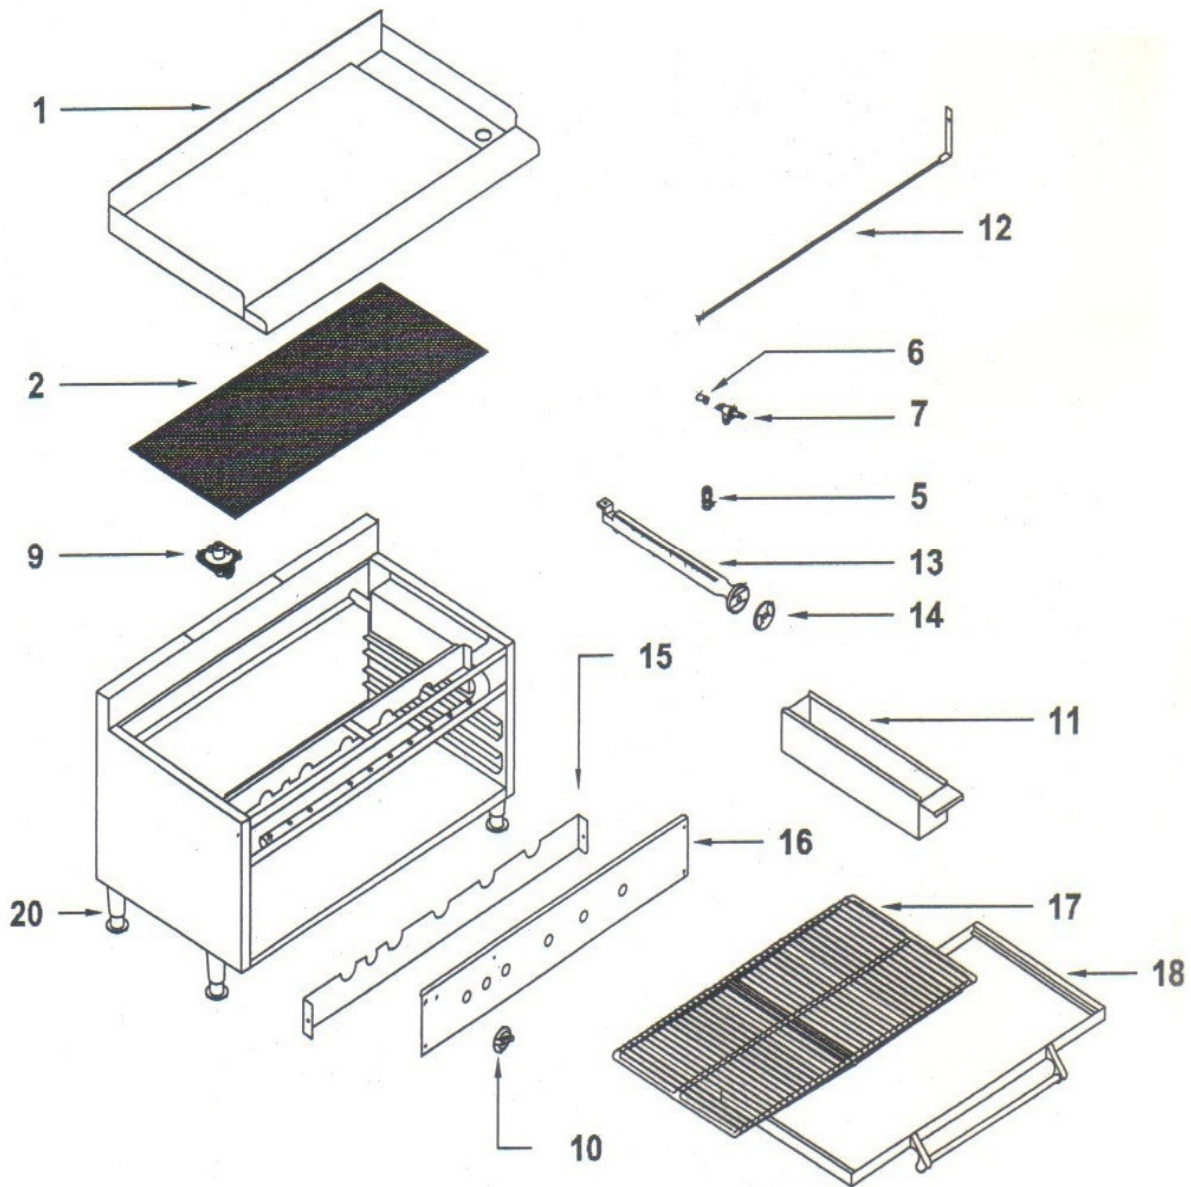

RANKIN-DELUX, INC. MODEL GB GRIDDLE OVER FIRED BROILER

WHEN ORDERING PARTS, PLEASE PROVIDE THE FOLLOWING INFORMATION

- A. MODEL NUMBER C. PART NUMBER
B. SERIAL NUMBER D. TYPE OF GAS

ITEM	PART #	DESCRIPTION	LIST \$	ITEM	PART #	DESCRIPTION	LIST \$
1	GB-01	GRIDDLE PLATE ASSEMBLY (SPECIFY MODEL)		12	GB-36-12	LIGHTER TUBE - FOR GB-36	
2	GB-24-02	WIRE MESH - FOR GB-24		12	GB-48-12	LIGHTER TUBE - FOR GB-48	
2	GB-36-02	WIRE MESH - FOR GB-36		13	GB-13	BURNER WITH AIR SHUTTER	
2	GB-48-02	WIRE MESH - FOR GB-48		14	GB-14	AIR SHUTTER ONLY	
5	GB-05	LIGHTER ADJUSTMENT VALVE		15	GB-15	HEAT SHIELD (SPECIFY MODEL)	
6	GB-06	ORIFICE, NAT		16	GB-16	FRONT PANEL (SPECIFY MODEL)	
6	GB-06A	ORIFICE, LP		17	GB-24-17	WIRE RACK - FOR GB-24	
7	GB-07	BURNER VALVE WITHOUT ORIFICE		17	GB-36-17	WIRE RACK - FOR GB-36	
9	GB-09	GAS REGULATOR 3/4", NAT		17	GB-48-17	WIRE RACK - FOR GB-48	
9	GB-09A	GAS REGULATOR 3/4", LP		18	GB-24-18	DRIP TRAY - FOR GB-24, S/S (21-1/2" X 17")	
10	GB-10	KNOB		18	GB-36-18	DRIP TRAY - FOR GB-36, S/S (33-1/2" X 17")	
11	GB-11	GREASE PAN, S/S (3-3/4" X 18")		18	GB-48-18	DRIP TRAY - FOR GB-48, S/S (45-1/2" X 17")	
12	GB-24-12	LIGHTER TUBE - FOR GB-24		20	GB-20	ADJUSTABLE LEG	