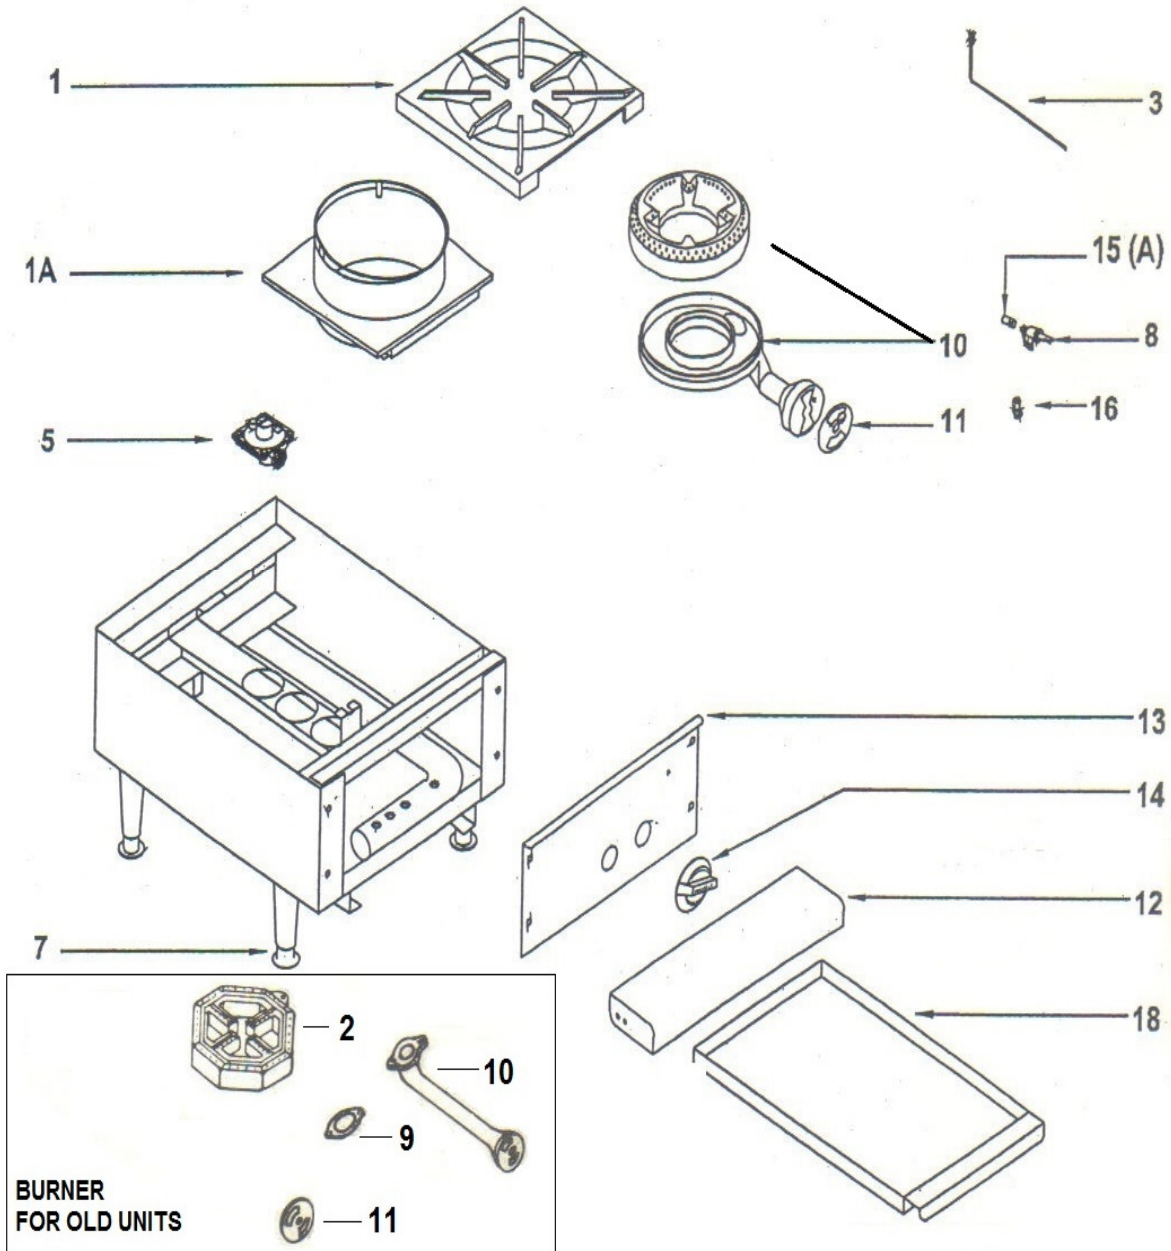

# RANKIN-DELUX, INC. MODEL ORHP OPEN BURNER HOT PLATE

WHEN ORDERING PARTS, PLEASE PROVIDE THE FOLLOWING INFORMATION

A. MODEL NUMBER C. PART NUMBER  
 B. SERIAL NUMBER D. TYPE OF GAS

ITEM	PART #	DESCRIPTION	LIST \$\$	ITEM	PART #	DESCRIPTION	LIST \$\$
1	ORHP-01	TOP GRATE (12" X 12")		10	ORHP-E-C-10	EASY CLEAN BURNER W/SHORT VENTURI	
1	ORHP-01A	WOK RING TOP		11	ORHP-11	AIR SHUTTER ONLY	
2	ORHP-02	HEX BURNER HEAD ONLY - FOR OLD UNITS		12	ORHP-12	FRONT CAP (SPECIFY MODEL)	
3	ORHP-03	PILOT TUBE W/ TIP		13	ORHP-13	FRONT PANEL (SPECIFY MODEL)	
5	ORHP-05	GAS REGULATOR 3/4", NAT		14	ORHP-14	KNOB	
5	ORHP-05A	GAS REGULATOR 3/4", LP		15	ORHP-15	ORIFICE, NAT	
7	ORHP-07	ADJUSTABLE LEG		15	ORHP-15A	ORIFICE, LP	
8	ORHP-08	BURNER VALVE WITHOUT ORIFICE		16	ORHP-16	PILOT ADJUSTMENT VALVE - SINGLE	
9	OPHP-09	GASKET W/SCREWS - FOR HEX BURNER HEAD		17	ORHP-17	MANIFOLD (SPECIFY MODEL)	
10	ORHP-10	SHORT VENTURI W/AIR SHUTTER - FOR HEX BURNER HEAD		18	ORHP-18	DRIP TRAY (SPECIFY MODEL)	