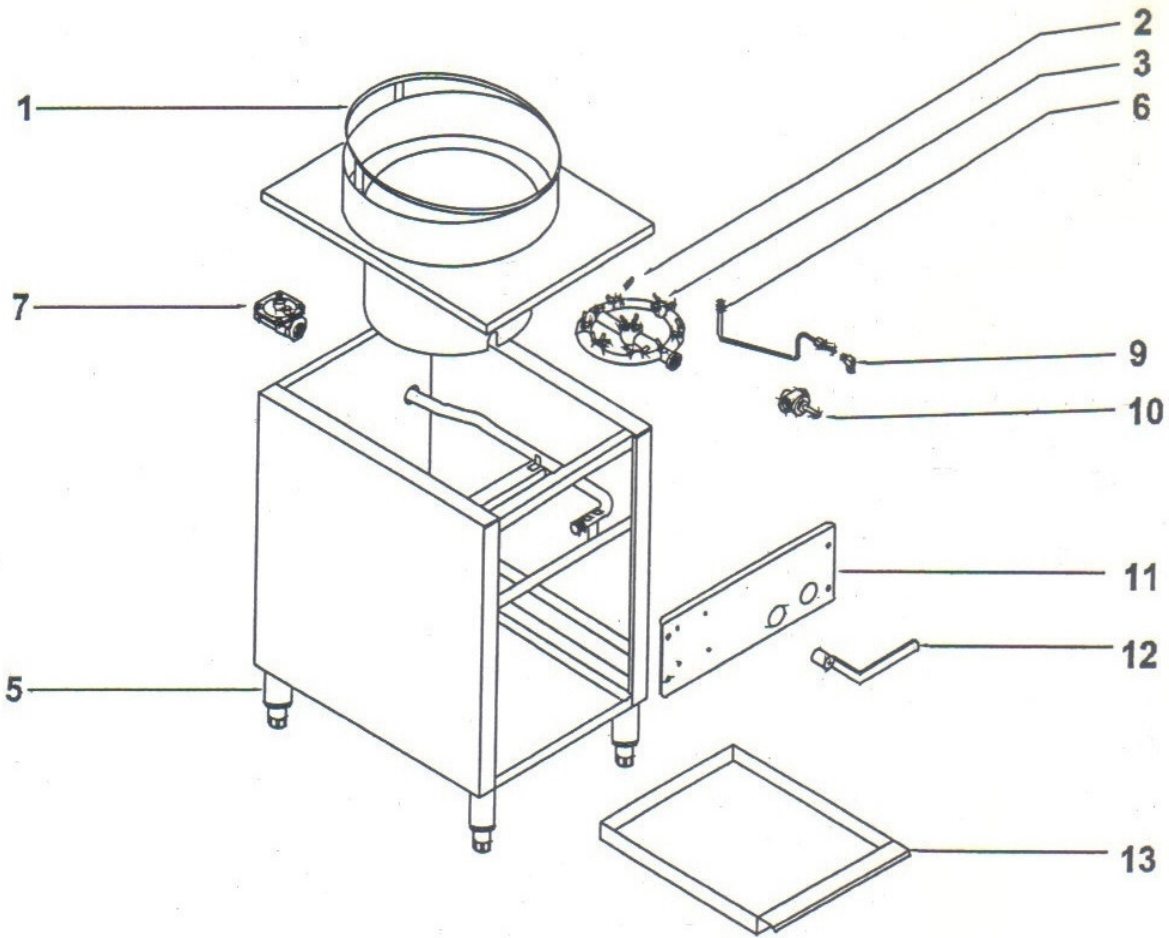

RANKIN-DELUX, INC. MODEL OR ORIENTAL WOK RANGE

WHEN ORDERING PARTS, PLEASE PROVIDE THE FOLLOWING INFORMATION

A. MODEL NUMBER C. PART NUMBER
 B. SERIAL NUMBER D. TYPE OF GAS

ITEM	PART #	DESCRIPTION	LIST \$\$	ITEM	PART #	DESCRIPTION	LIST \$\$
1	RDOR-01	WOK RING ASSEMBLY W/16" S/S RING					
1	RDOR-01A	WOK RING ASSEMBLY W/14" S/S RING					
2	RDOR-02	BURNER JET, NAT					
2	RDOR-02A	BURNER JET, LP					
3	RDOR-03	JET RING BURNER, NAT					
3	RDOR-03A	JET RING BURNER, LP					
5	RDOR-05	LEG WITH ADJUSTABLE FOOT					
6	RDOR-06	PILOT TUBE ASSEMBLY					
7	RDOR-07	REGULATOR, NAT					
7	RDOR-07A	REGULATOR, LP					
8	RDOR-08	MANIFOLD					
9	RDOR-09	PILOT ADJUSTMENT VALVE - SINGLE					
10	RDOR-10	BURNER VALVE					
11	RDOR-11	FRONT PANEL					
12	RDOR-12	BURNER VALVE HANDLE					
13	RDOR-13	DRIP TRAY					