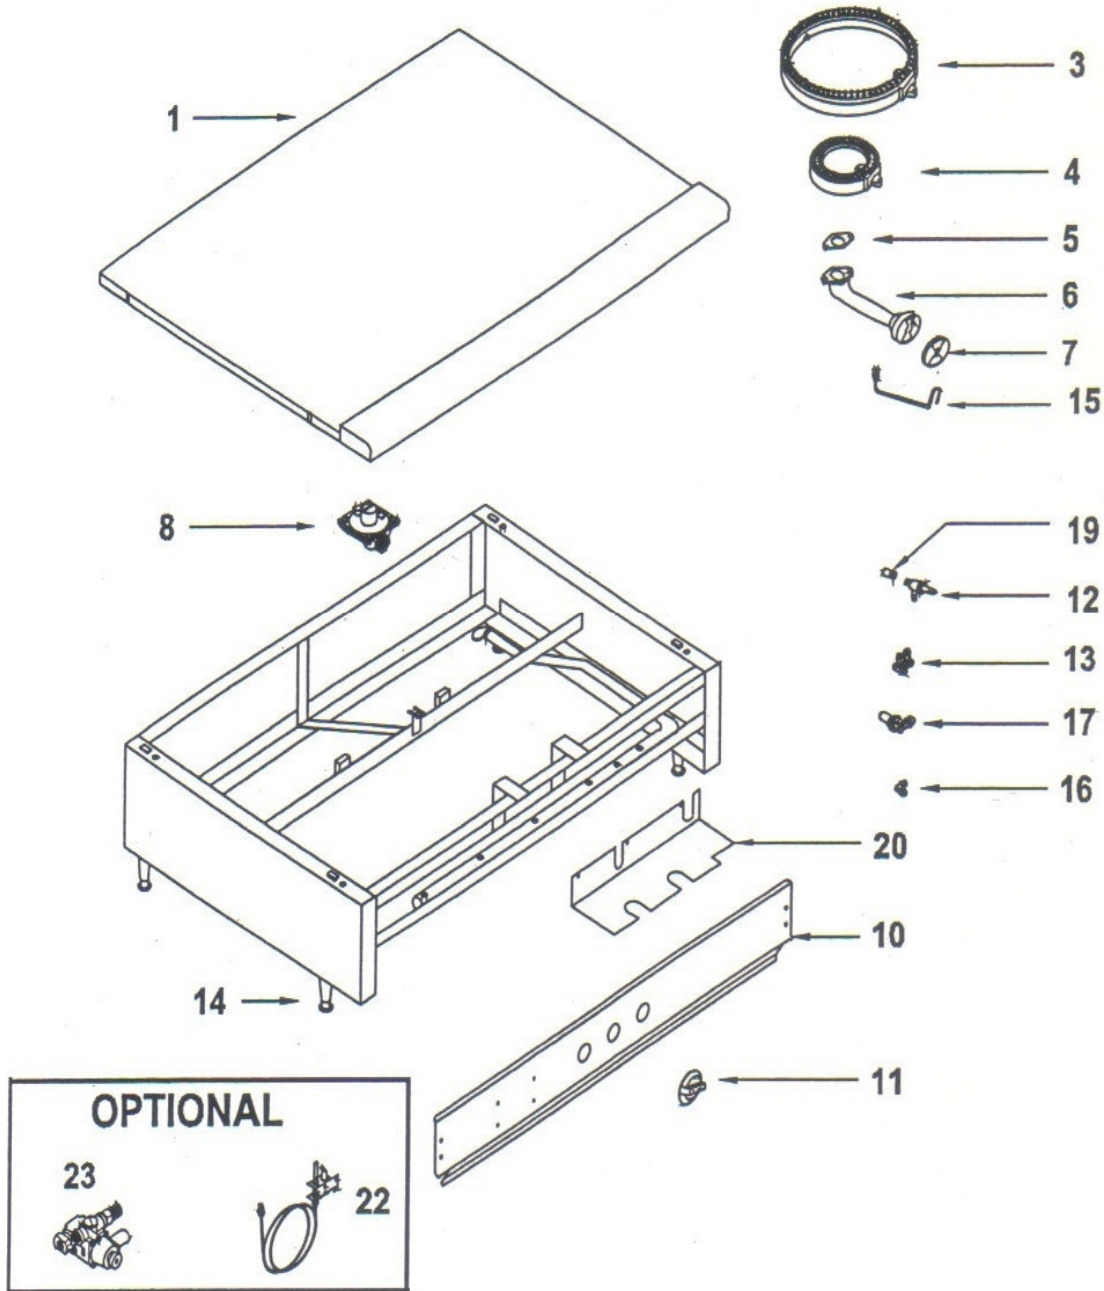

# RANKIN-DELUX, INC. MODEL RTYG TEPPAN-YAKI GRIDDLE

WHEN ORDERING PARTS, PLEASE PROVIDE THE FOLLOWING INFORMATION

- A. MODEL NUMBER    C. PART NUMBER  
 B. SERIAL NUMBER    D. TYPE OF GAS

ITEM	PART #	DESCRIPTION	LIST \$\$	ITEM	PART #	DESCRIPTION	LIST \$\$
1	RTYG-01	GRIDDLE PLATE ASSEMBLY (SPECIFY MODEL)		13	RTYG-13	PILOT ADJUSTMENT VALVE - DOUBLE	
3	RTYG-03	BURNER - OUTSIDE		14	RTYG-14	ADJUSTABLE LEG	
4	RTYG-04	BURNER - INSIDE		15	RTYG-15	PILOT TUBE W/ TIP	
5	RTYG-05	GASKET W/SCREWS - FOR BURNER HEAD		16	RTYG-16	FEMALE ELBOW FITTING - FOR BURNER VALVE	
6	RTYG-06	VENTURI WITH AIR SHUTTER		17	RTYG-17	ELBOW ORIFICE FITTING	
7	RTYG-07	AIR SHUTTER ONLY		19	RTYG-19	ORIFICE, NAT	
8	RTYG-08	GAS REGULATOR 3/4", NAT		19	RTYG-19A	ORIFICE, LP	
8	RTYG-08A	GAS REGULATOR 3/4", LP		20	RTYG-20	HEAT SHIELD (SPECIFY MODEL)	
10	RTYG-10	FRONT PANEL (SPECIFY MODEL)		22	RTYG-22	SAFETY PILOT ASSEMBLY - OPTIONAL	
11	RTYG-11	KNOB		23	RTYG-23	SAFETY VALVE - OPTIONAL	
12	RTYG-12	BURNER VALVE WITHOUT ORIFICE					